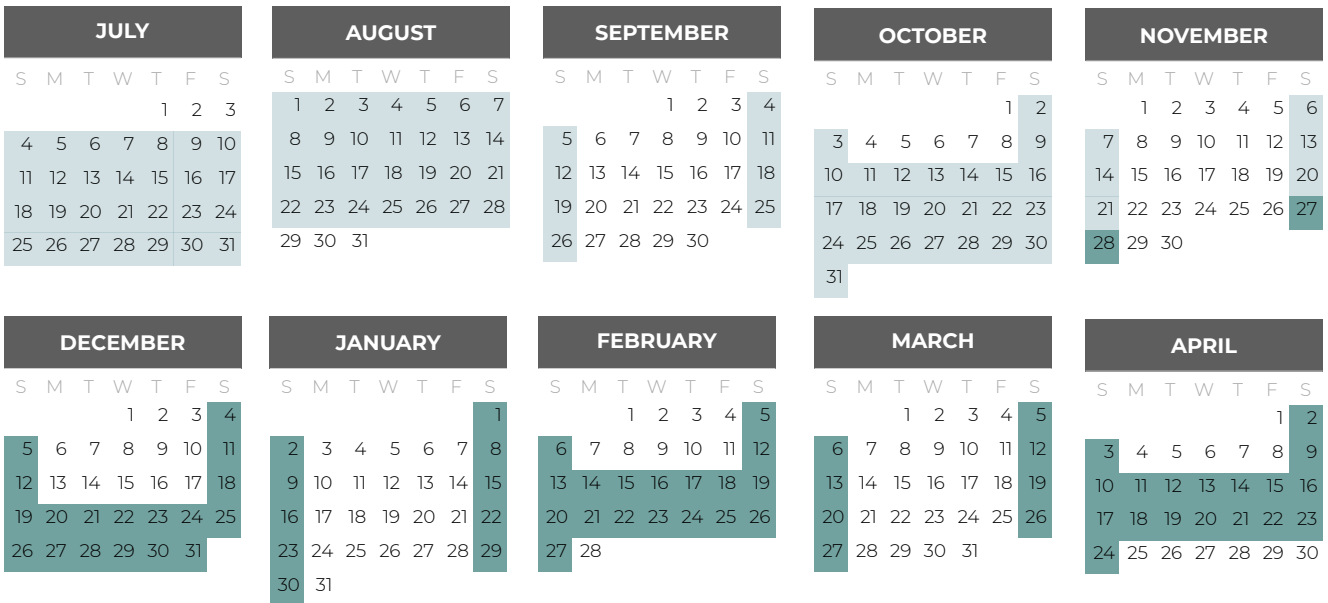

# RACING ACADEMY

	30 DAYS PROGRAM	40 DAYS PROGRAM	FULL PROGRAM
FULL PROGRAM	SAAS-FEE SUMMER & AUTUMN	ZINAL AUTUMN & WINTER	SAAS-FEE & ZINAL ALL YEAR PROGRAM
DATES	17 July - 15 December	20 November - 24 April	4 July - 24 April
RATE	<b>3.000 SFr.</b>	<b>5.600 SFr. *</b>	<b>10.800 SFr. *</b>

\* Travel costs from Zinal to other locations for training or racing are not included. Expenses for local races will be shared between the athletes participating. Coaching fees are included in the full program

## FULL PROGRAMS AVAILABLE DATES:

AVAILABLE DATES	60	70
FULL PROGRAM	SUMMER-AUTUMN <b>SAAS-FEE</b>	AUTUMN - WINTER <b>ZINAL</b>
PROGRAM DAYS	30	40
WHOLE YEAR PROGRAM DAYS	70	

**This calendar can be varied according to the Ski Zenit's trainers decisions.  
Dates that are not marked can be available if enough athletes are interested in training.**